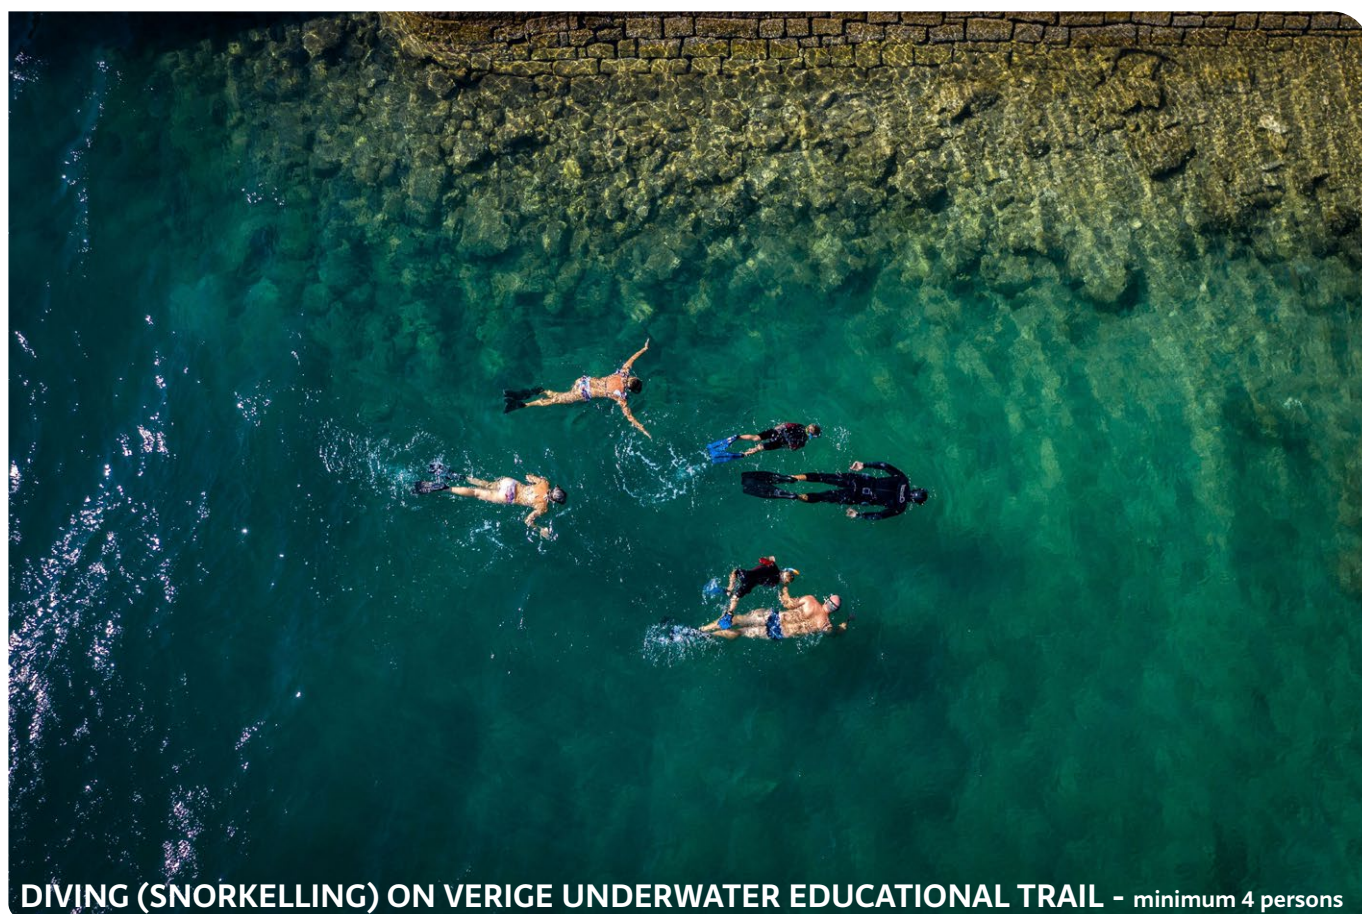

## SPORTS OFFER 2024

# BRIJUNI

Nacionalni park  
National Park

**DIVING (SNORKELLING) ON VERIGE UNDERWATER EDUCATIONAL TRAIL - minimum 4 persons**

Period	01/06 - 30/09 (per person)
Diving (snorkelling) with a companion (pass included)	46,00 €
Diving (snorkelling) with a companion - HOTEL GUEST	38,00 €
Diving (snorkelling) with a companion for children age 7 - 14 (pass included)	33,00 €
Diving (snorkelling) with a companion for children age 7 - 14 - HOTEL GUEST	25,00 €
Diving (snorkelling) with attendants (pass included) - persons 60+	36,00 €
Diving (snorkelling) with attendants - hotel guests - 60+ persons	28,00 €