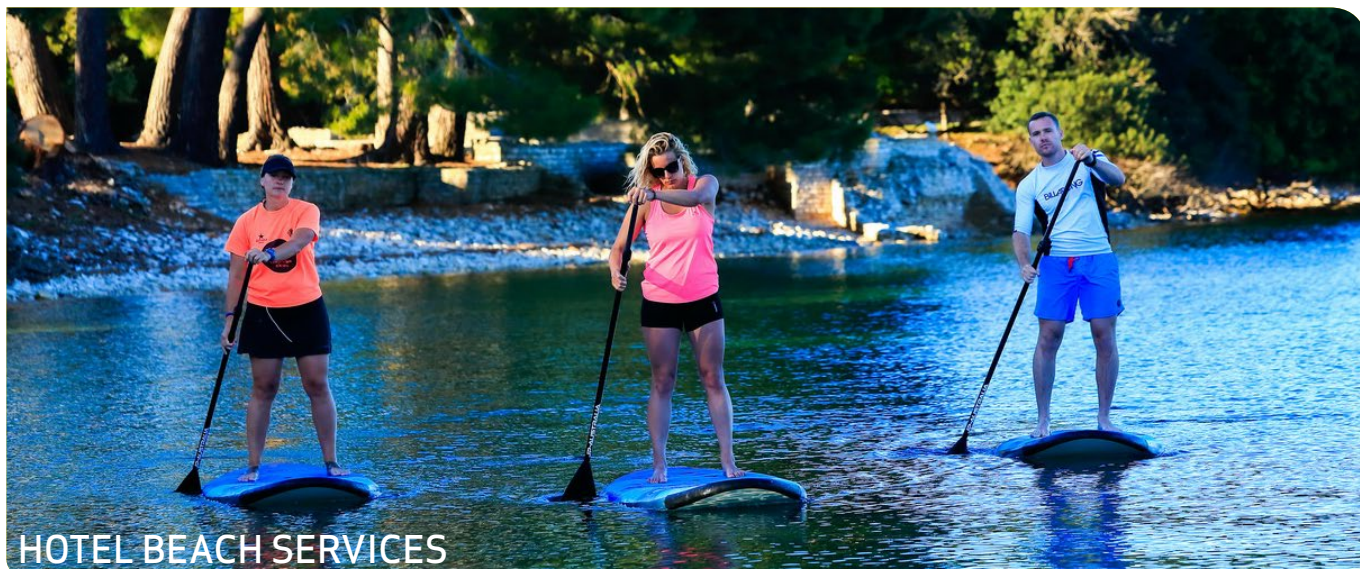

RENTAL RATES

SPORTS OFFER 2022

BRIJUNI

Nacionalni park
National Park

Period	01/01 - 31/12
Deckchair - per day	70,00
Shell-shaped deckchair (2 persons) - per day	200,00
Diving equipment - rental /fins, mask/	60,00
Sup board - per hour	60,00
Football table - 1 token	10,00